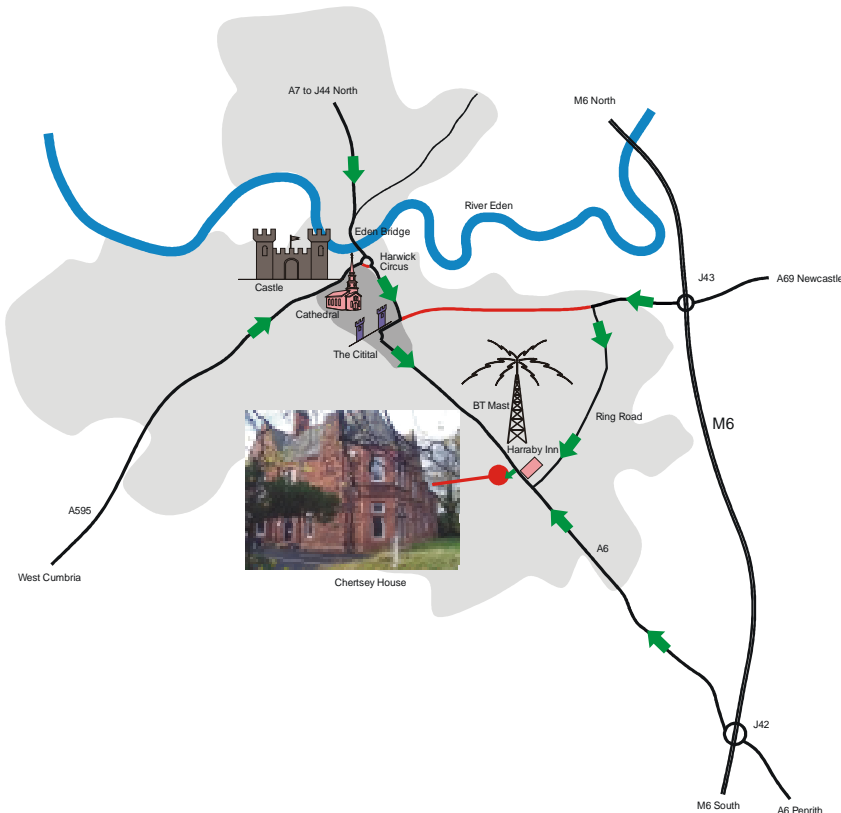

Chertsey House Chertsey Hill London Road Carlisle CA1 2QX

DIRECTIONS

From M6 J42 (2 Miles from junction to RWP)

Take the A6 into Carlisle. Go over three sets of traffic lights towards Carlisle. As you approach the red tarmac **bus lane** on your left hand side, indicate left. Pass the **Chinese Restaurant** and **Pinegrove Hotel** on your left, look out for a orange rendered **single story cottage** on the left and our drive / entrance is **immediately left** after the cottage on Chertsey Grove.

From Workington (West)

Follow the A595 into Carlisle City Centre. Pass Carlisle Castle on your left. At the Hardwick Circus roundabout take Georgian Way (South) (4th exit). At the traffic lights filter left onto Victoria Place. Go straight past Carlisle College on your left and onto Warwick Road. At the traffic lights just passed the Esso Garage turn right onto Eastern Way (Ring Road). At the end of the ring road, turn right onto London Road. As you approach the **bus lane** on your left hand side, indicate left. Pass the **Chinese Restaurant** and **Pinegrove Hotel** on your left, look out for a **single story cottage** on the left and our drive / entrance is immediately left after the cottage on Chertsey Grove.